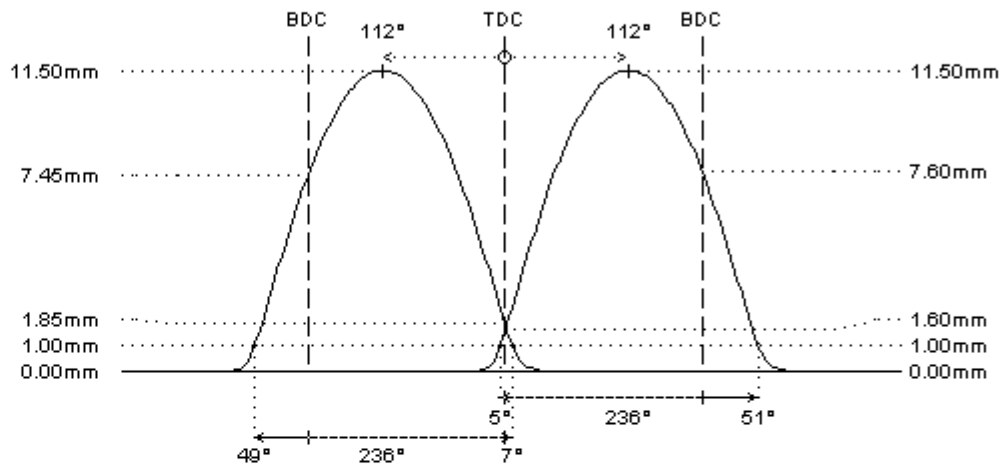

1003421

sport

Audi ABC 1st generation: 8mm valves

V-6cyl 2.6L 12v SOHC (DTH/DTH)

	intake	exhaust
camshaft data:		
lash ramp	: hydro	hydro
duration @ 0.1mm	: 267°	267°
duration @ 1.0mm	: 236°	236°
valve lift	: 11.50mm	11.50mm
cam lift	:	
lobe angle	: 112°	112°
timing @ 1.0mm	: 5° / 51°	49° / 7°
valve lift @ TDC	: 1.60mm	1.85mm
parts setup:		
cam wheels :	:	:
follower	: O.E.M.	: O.E.M.
valve lash	: O.E.M.	: O.E.M.
valve	: O.E.M.	: O.E.M.
valve locks	: O.E.M.	: O.E.M.
upper retainer	: O.E.M.	: O.E.M.
lower retainer	: O.E.M.	: O.E.M.
exterior spring	: O.E.M.	: O.E.M.
interior spring	: O.E.M.	: O.E.M.
fitted load / length	: 25kg @ 32.5mm	: 25kg @ 32.5mm
max. load / lift	: 77kg @ 12.0mm	: 77kg @ 12.0mm