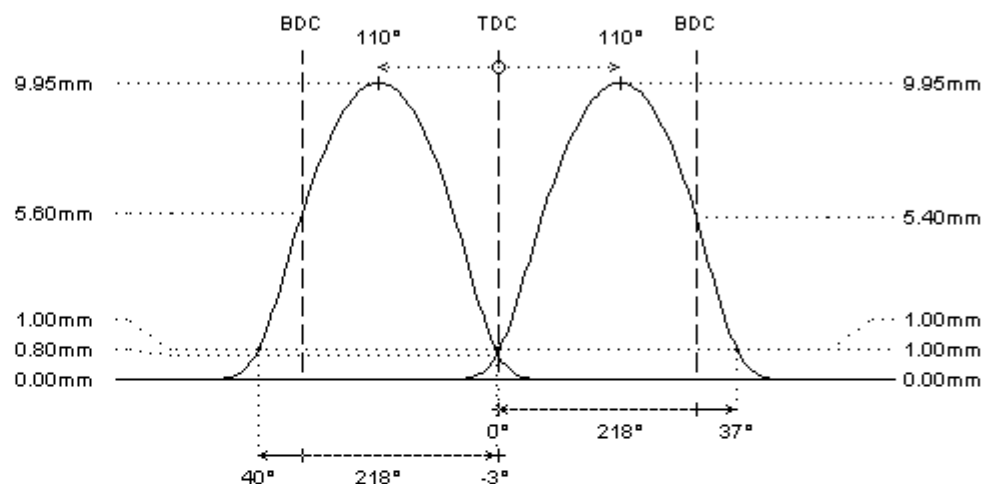

REMARKS :

ECU reprogramming required